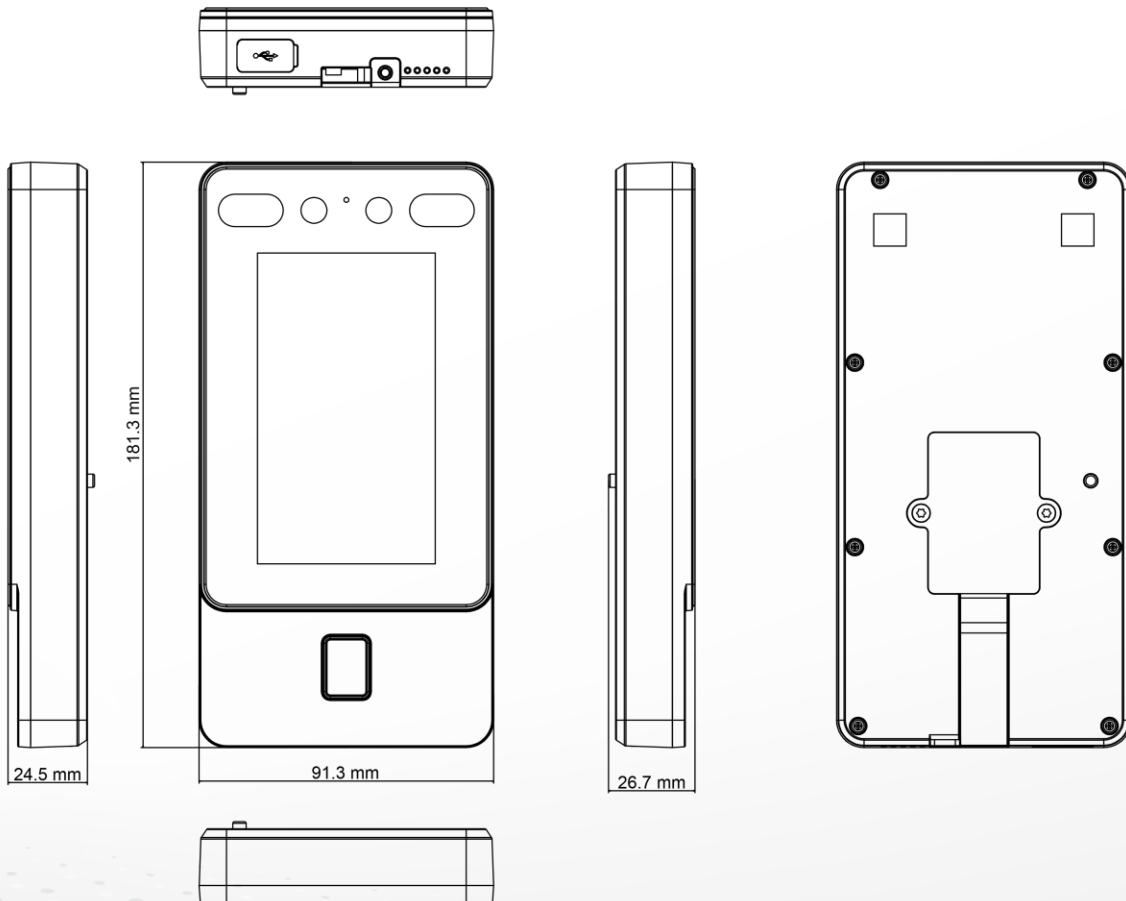

Weight	Gross weight: 0.93 kg (2.05 lbs) Net weight: 0.36 kg (0.79 lbs)
	Platform	Hik-ProConnect and HikCentral Professional
Function	QR code recognition	Support QR code 2.0
	Multiple faces detection	Not support
	Face anti-spoofing	Support
	Live view	Support
	Two-way audio	Support
	Advertisement	Not support
	Audio prompt	Support
	Anti-passback	Not support
	First person in	Support
	Multi-factor authentication	Support
	Time synchronization	Support

▪ **Dimension**