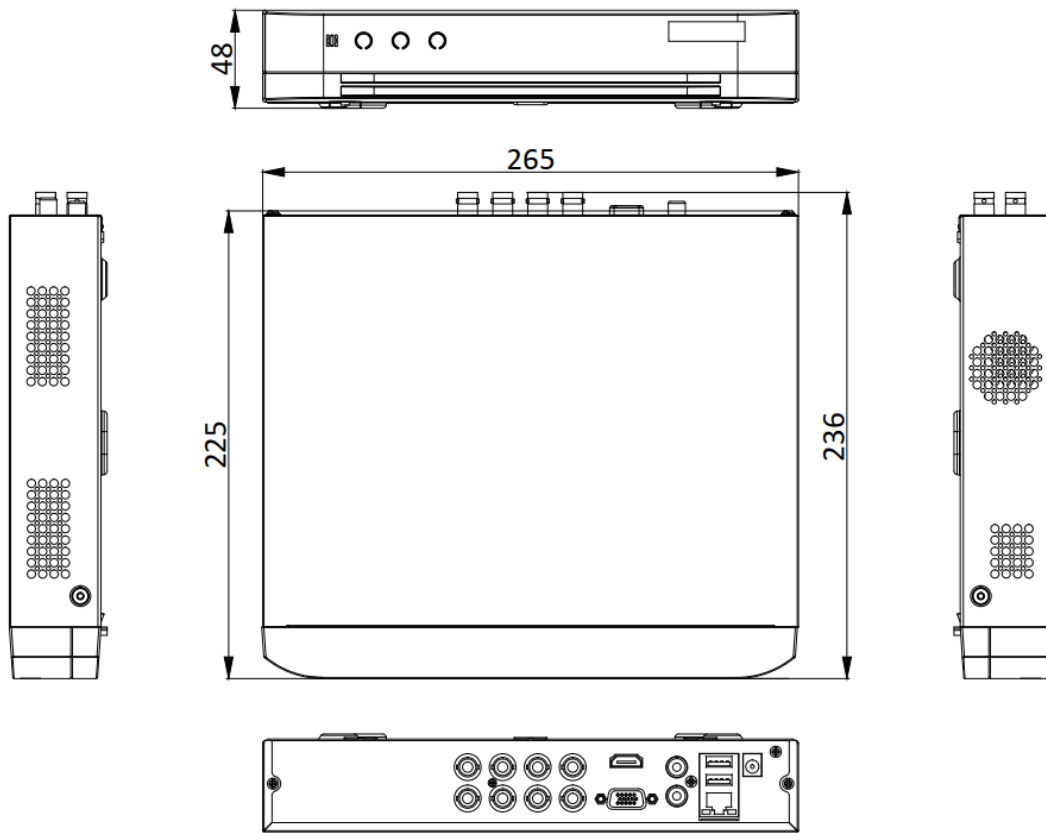

Audio Input	1-ch RCA (2.0 Vp-p, 1 K $\Omega$ ) 8-ch via coaxial cable
Audio Output	1-ch, RCA (Linear, 1 K $\Omega$ )
Two-Way Audio	Reuse the first audio input
Synchronous playback	8-ch
<b>Network</b>	
Remote Connection	64
Total Bandwidth	72 Mbps
Network Protocol	TCP/IP, PPPoE, DHCP, Hik-Connect, DNS, DDNS, NTP, SADP, SMTP, UPnP™, HTTPS
Network Interface	1, RJ45 10/100 Mbps self-adaptive Ethernet interface
<b>Auxiliary Interface</b>	
SATA	1 SATA interface
Capacity	Up to 4 TB capacity for each disk
USB Interface	Rear panel: 2 × USB 2.0
Alarm In/Out	N/A
<b>General</b>	
Power Supply	12 VDC, 1.5 A
Consumption	≤ 17 W (without HDD)
Working Temperature	-10 °C to 55 °C (14 °F to +31 °F)
Working Humidity	10% to 90%
Dimension (W × D × H)	260 × 222 × 45 mm (10.2 × 8.7 × 1.8 inch)
Weight	≤ 1 kg (without HDD, 2.2 lb.)

## Physical Interface

No.	Description	No.	Description
1	Video and coaxial audio in	5	AUDIO IN, RCA connector
2	HDMI interface	6	LAN network interface and USB interface
3	VGA interface	7	12 VDC power input
4	AUDIO OUT, RCA connector	8	GND

## Available Model

DS-7208HGHI-M1(C)

▪ Dimension

scale/1:1;Unit/mm

**Headquarters**

No.555 Qianmo Road, Binjiang District,  
Hangzhou 310051, China  
T +86-571-8807-5998  
www.hikvision.com

Follow us on social media to get the latest product and solution information.