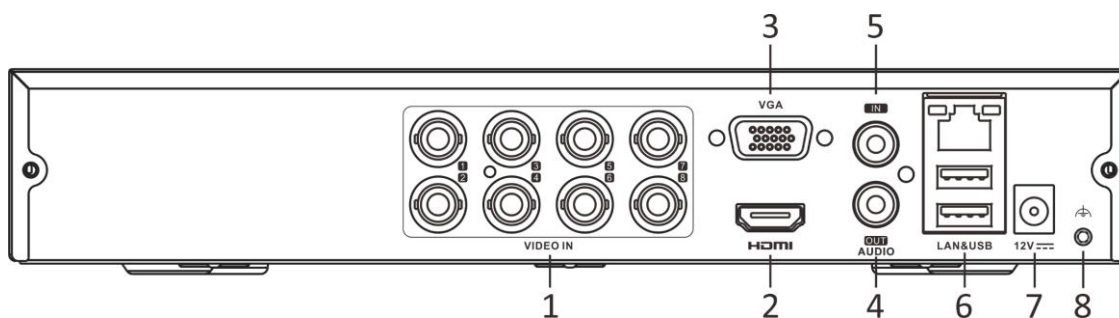

Physical Interface

No.	Description	No.	Description
1	Video and coaxial audio in	5	AUDIO IN, RCA connector
2	HDMI interface	6	LAN network interface and USB interface
3	VGA interface	7	12 VDC power input
4	AUDIO OUT, RCA connector	8	GND

Available Model

DS-7208HGHI-M1(C)