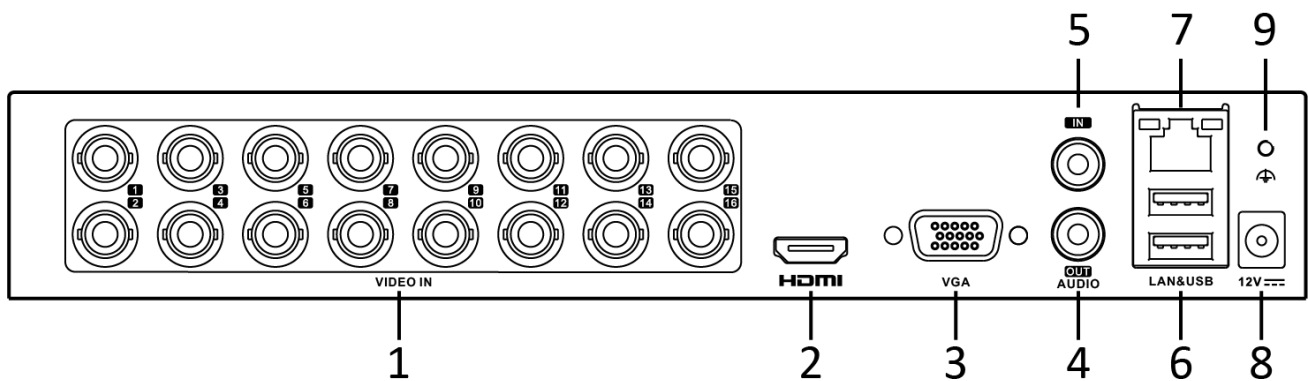

Working Temperature	-10 °C to 55 °C (14 °F to 131 °F)
Working Humidity	10% to 90%
Dimension (W × D × H)	260 × 222 × 45 mm (10.2 × 8.7 × 1.8 inch)
Weight	≤ 2.2 kg (4.9 lb)

Available Model

DS-7216HGHI-M1(C)

Physical Interface

No.	Description	No.	Description
1	Video and coaxial audio in	6	USB interface
2	HDMI interface	7	LAN network interface
3	VGA interface	8	12 VDC power input
4	AUDIO OUT	9	GND
5	AUDIO IN