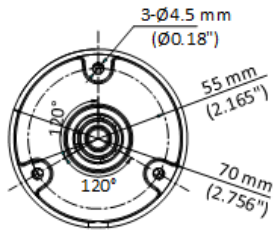

▪ Specification

Camera	
Image Sensor	3K CMOS
Max. Resolution	2960 (H) × 1665 (V)
Min. Illumination	0.01 Lux @ (F2.0, AGC ON), 0 Lux with IR
Shutter Time	PAL: 1/25 s to 1/50, 000 s; NTSC: 1/30 s to 1/50, 000 s
Day & Night	ICR
Angle Adjustment	Pan: 0 to 360°, Tilt: 0 to 90°, Rotation: 0 to 360°
Signal System	PAL/NTSC
Lens	
Lens Type	2.8 mm and 3.6 mm fixed focal lens
Focal Length & FOV	2.8 mm, horizontal FOV: 104.9°, vertical FOV: 67.3°, diagonal FOV: 129.8° 3.6 mm, horizontal FOV: 81.3°, vertical FOV: 50.7°, diagonal FOV: 102.4°
Lens Mount	M12
Microphone	
Pickup Distance	In a radius of 5 m
Amount	1
Illuminator	
Supplement Light Range	IR : Up to 25 m White Light : Up to 20 m
Supplement Light Type	Smart,IR,White Light
Image	
Image Settings	Brightness, Sharpness, Smart IR
Frame Rate	TVI: 3K@20 fps, 4 MP@25 fps/30 fps, 1080p@25 fps/30 fps AHD: 5 MP@20 fps, 4 MP@25 fps/30 fps CVI: 4 MP@25 fps/30 fps CVBS: PAL/NTSC
Day/Night Mode	Auto/Color
Wide Dynamic Range (WDR)	Digital WDR
Image Enhancement	DWDR/BLC/HLC/Global
White Balance	Auto/Manual
AGC	Yes
Interface	
Video Output	Switchable TVI/AHD/CVI/CVBS
General	
Material	Plastic
Dimension	138.8 mm × Ø70 mm (5.47" × Ø2.76")
Weight	Approx. 160 g (0.35 lb.)
Operating Condition	-40 °C to 60 °C (-40 °F to 140 °F), humidity: 90% or less (non-condensation)
Communication	HIKVISION-C
Language	English
Power Supply	12 VDC ± 25% *You are recommended to use one power adapter to supply the power for one camera.
Consumption	Max. 2.9 W

Approval

Protection	IP67
------------	------

▪ **Available Model**

DS-2CE16K0T-LPFS(2.8mm)

DS-2CE16K0T-LPFS(3.6mm)

▪ **Dimension**

▪ **Accessory**

▪ **Optional**