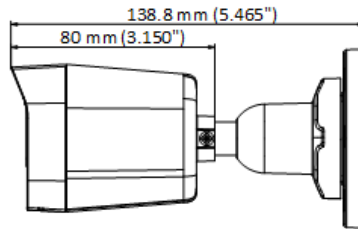

▪ Specification

Camera	
Image Sensor	3K CMOS
Max. Resolution	2960 (H) × 1665 (V)
Min. Illumination	0.01 Lux @ (F2.0, AGC ON), 0 Lux with IR
Shutter Time	PAL: 1/25 s to 1/50, 000 s; NTSC: 1/30 s to 1/50, 000 s
Day & Night	ICR
Angle Adjustment	Pan: 0 to 360°, Tilt: 0 to 90°, Rotation: 0 to 360°
Signal System	PAL/NTSC
Lens	
Lens Type	2.8 mm and 3.6 mm fixed focal lens
Focal Length & FOV	2.8 mm, horizontal FOV: 104.9°, vertical FOV: 67.3°, diagonal FOV: 129.8° 3.6 mm, horizontal FOV: 81.3°, vertical FOV: 50.7°, diagonal FOV: 102.4°
Lens Mount	M12
Microphone	
Pickup Distance	In a radius of 5 m
Amount	1
Illuminator	
Supplement Light Range	IR : Up to 25 m White Light : Up to 20 m
Supplement Light Type	Smart,IR,White Light
Image	
Image Settings	Brightness, Sharpness, Smart IR
Frame Rate	TVI: 3K@20 fps, 4 MP@25 fps/30 fps, 1080p@25 fps/30 fps AHD: 5 MP@20 fps, 4 MP@25 fps/30 fps CVI: 4 MP@25 fps/30 fps CVBS: PAL/NTSC
Day/Night Mode	Auto/Color
Wide Dynamic Range (WDR)	Digital WDR
Image Enhancement	DWDR/BLC/HLC/Global
White Balance	Auto/Manual
AGC	Yes
Interface	
Video Output	Switchable TVI/AHD/CVI/CVBS
General	
Material	Plastic
Dimension	138.8 mm × Ø70 mm (5.47" × Ø2.76")
Weight	Approx. 160 g (0.35 lb.)
Operating Condition	-40 °C to 60 °C (-40 °F to 140 °F), humidity: 90% or less (non-condensation)
Communication	HIKVISION-C
Language	English
Power Supply	12 VDC ± 25% *You are recommended to use one power adapter to supply the power for one camera.
Consumption	Max. 2.9 W

Approval

Protection	IP67
------------	------

▪ **Available Model**

DS-2CE16K0T-LPFS(2.8mm)

DS-2CE16K0T-LPFS(3.6mm)

▪ **Dimension**

▪ **Accessory**

▪ **Optional**