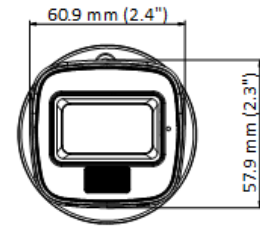

▪ Specification

Camera	
Image Sensor	3K CMOS
Max. Resolution	2960 (H) × 1665 (V)
Min. Illumination	0.01 Lux @ (F2.0, AGC ON), 0 Lux with IR
Shutter Time	PAL: 1/25 s to 1/50, 000 s; NTSC: 1/30 s to 1/50, 000 s
Day & Night	ICR
Angle Adjustment	Pan: 0 to 360°, Tilt: 0 to 90°, Rotation: 0 to 360°
Signal System	PAL/NTSC
Lens	
Lens Type	2.8 mm and 3.6 mm fixed focal lens
Focal Length & FOV	2.8 mm, horizontal FOV: 104.9°, vertical FOV: 67.3°, diagonal FOV: 129.8° 3.6 mm, horizontal FOV: 81.3°, vertical FOV: 50.7°, diagonal FOV: 102.4°
Lens Mount	M12
Microphone	
Pickup Distance	In a radius of 5 m
Amount	1
Illuminator	
Supplement Light Range	IR : Up to 25 m White Light : Up to 20 m
Supplement Light Type	Smart,IR,White Light
Image	
Image Settings	Brightness, Sharpness, Smart IR
Frame Rate	TVI: 3K@20 fps, 4 MP@25 fps/30 fps, 1080p@25 fps/30 fps AHD: 5 MP@20 fps, 4 MP@25 fps/30 fps CVI: 4 MP@25 fps/30 fps CVBS: PAL/NTSC
Day/Night Mode	Auto/Color
Wide Dynamic Range (WDR)	Digital WDR
Image Enhancement	DWDR/BLC/HLC/Global
White Balance	Auto/Manual
AGC	Yes
Interface	
Video Output	Switchable TVI/AHD/CVI/CVBS
General	
Material	Plastic
Dimension	138.8 mm × Ø70 mm (5.47" × Ø2.76")
Weight	Approx. 160 g (0.35 lb.)
Operating Condition	-40 °C to 60 °C (-40 °F to 140 °F), humidity: 90% or less (non-condensation)
Communication	HIKVISION-C
Language	English
Power Supply	12 VDC ± 25% *You are recommended to use one power adapter to supply the power for one camera.
Consumption	Max. 2.9 W

Approval

Protection	IP67
------------	------

▪ **Available Model**

DS-2CE16K0T-LPFS(2.8mm)

DS-2CE16K0T-LPFS(3.6mm)

▪ **Dimension**

▪ **Accessory**

▪ **Optional**