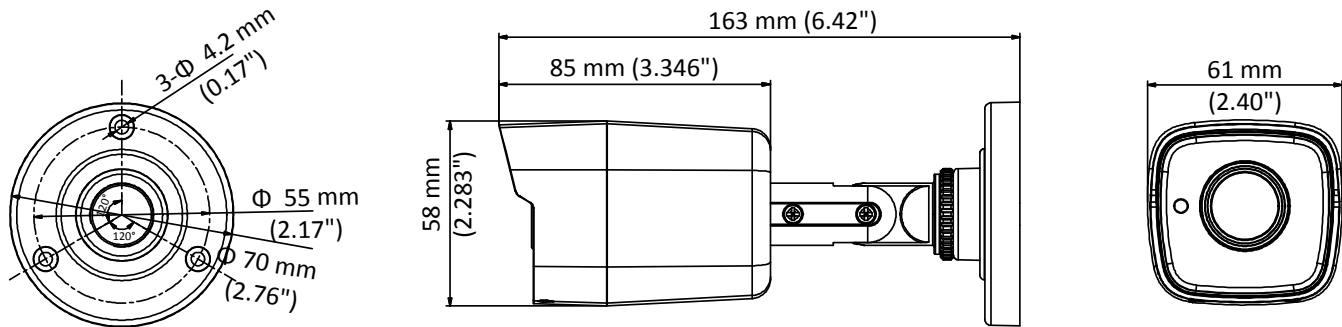

Order Model

DS-2CE16H0T-ITPF

Dimension