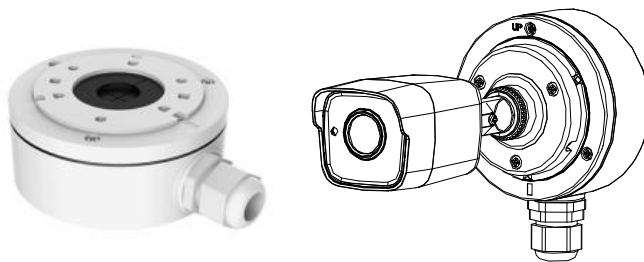

## DS-2CE16H0T-ITPF 5 MP Bullet Camera

### Key Features

- 5 MP high performance COMS
- 2560 × 1944 resolution
- 2.8 mm, 3.6 mm, 6 mm fixed lens
- EXIR 2.0, smart IR, up to 20 m IR distance
- OSD menu, 2D DNR, DWDR
- 4 in 1 video output (switchable TVI/AHD/CVI/CVBS)
- IP67
- Up the coax (HIKVISION-C)

## Specification

<b>Camera</b>	
Image Sensor	5 MP CMOS image sensor
Resolution	2560 (H) × 1944 (V)
Min. Illumination	Color: 0.01 Lux @ (F1.2, AGC ON), 0 Lux with IR
Shutter Time	PAL: 1/25 s to 1/50, 000 s NTSC: 1/30 s to 1/50, 000 s
Lens	2.8 mm, 3.6 mm, 6 mm fixed lens
Horizontal Field of View	85.5° (2.8 mm), 80.1° (3.6 mm), 57.1° (6 mm)
Lens Mount	M12
Day & Night	IR cut filter
Angle Adjustment	Pan: 0° to 360°; Tilt: 0° to 180°; Rotate: 0° to 360°
Synchronization	Internal synchronization
Frame Rate	PAL: 5 MP@20fps, 4 MP@25fps, 1080p@25fps NTSC: 5 MP@20fps, 4 MP@30fps, 1080p@30fps
<b>Menu</b>	
AGC	Support
D/N Mode	Auto/Color/BW (Black and White)
White Balance	ATW/MWB
BLC	Support
DWDR (Digital Wide Dynamic Range)	Support
Language	English
Functions	Brightness, Sharpness, DNR , Mirror, Smart IR
<b>Interface</b>	
Video Output	1 HD analog output
Switch Button	TVI/AHD/CVI/CVBS
<b>General</b>	
Operating Conditions	-40 °C to 60 °C (-40 °F to 140 °F), humidity: 90% or less (non-condensation)
Power Supply	12 VDC ±25%
Power Consumption	Max. 4.3 W
Protection Level	IP67
Material	Plastic
IR Range	Up to 20 m
Communication	Up the coax, Protocol: HIKVISION-C (TVI output)
Dimensions	58 mm × 61 mm × 163 mm (2.28" × 2.40" × 6.42")
Weight	Approx. 350 g (0.77 lb.)

**Order Model**

DS-2CE16H0T-ITPF

**Dimension**

**Accessory**

DS-1280ZJ-XS Junction Box

Distributed by

**HIKVISION**

**Headquarters**