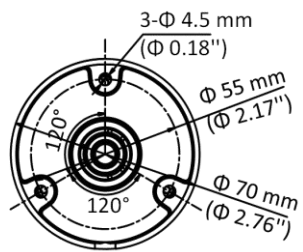

Available Model

DS-2CE16D0T-ITPF (C)

Dimension