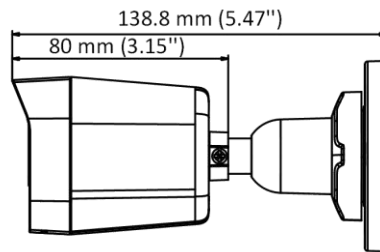

Available Model

DS-2CE16D0T-ITPF (C)

Dimension