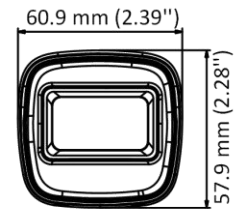

Available Model

DS-2CE16D0T-ITPF (C)

Dimension