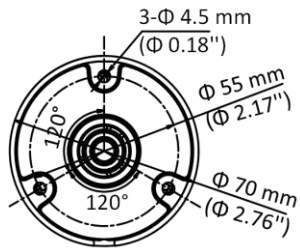

Available Model

DS-2CE16D0T-ITF (C)

Dimension