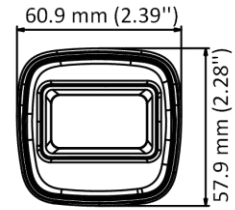

Available Model

DS-2CE16D0T-ITF (C)

Dimension