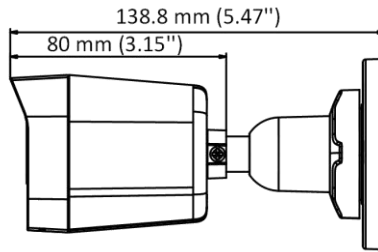

Available Model

DS-2CE16D0T-ITF (C)

Dimension