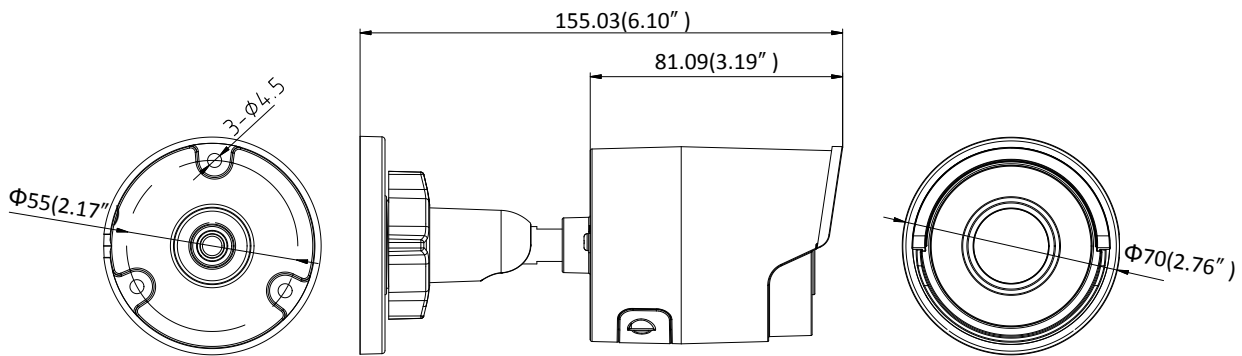

Dimension

Accessory

Distributed by

HIKVISION®

Headquarters

No.555 Qianmo Road, Binjiang District,
Hangzhou 310051, China
T +86-571-8807-5998
overseasbusiness@hikvision.com

Hikvision USA
T +1-909-895-0400
sales.usa@hikvision.com

Hikvision Australia
T +61-2-8599-4233
salesau@hikvision.com

Hikvision India
T +91-22-28469900
sales@pramahikvision.com

Hikvision Canada
T +1-866-200-6690
sales.canada@hikvision.com

Hikvision Thailand
T +662-275-9949
sales.thailand@hikvision.com

Hikvision Europe
T +31-23-5542770
sales.eu@hikvision.com

Hikvision Italy
T +39-0438-6902
info.it@hikvision.com

Hikvision Brazil
T +55 11 3318-0050
Latam.support@hikvision.com

Hikvision Turkey
T +90 [216]521 7070- 7074
sales.tr@hikvision.com

Hikvision Malaysia
T +601-7652-2413
sales.my@hikvision.com

Hikvision UK & Ireland
T +01628-902140
sales.uk@hikvision.com

Hikvision South Africa
Tel: +27 (10) 0351172
sale.africa@hikvision.com

Hikvision France
T +33(0)1-85-330-450
info.fr@hikvision.com

Hikvision Kazakhstan
T +7-727-9730667
nikia.panfilov@hikvision.ru

Hikvision Vietnam
T +84-974270888
sales.vt@hikvision.com

Hikvision UAE
T +971-4-4432090
salesme@hikvision.com

Hikvision Singapore
T +65-6684-4718
sg@hikvision.com

Hikvision Spain
T +34-91-737-16-55
info.es@hikvision.com

Hikvision Tashkent
T +99-87-1238-9438
uzb@hikvision.ru

Hikvision Hong Kong
T +852-2151-1761
info.hk@hikvision.com

Hikvision Russia
T +7-495-669-67-99
saleru@hikvision.com

Hikvision Korea
T +82-[0]31-731-8817
sales.korea@hikvision.com

Hikvision Poland
T +48-22-460-01-50
info.pl@hikvision.com

Hikvision Indonesia
T +62-21-2933759
Sales.Indonesia@hikvision.com