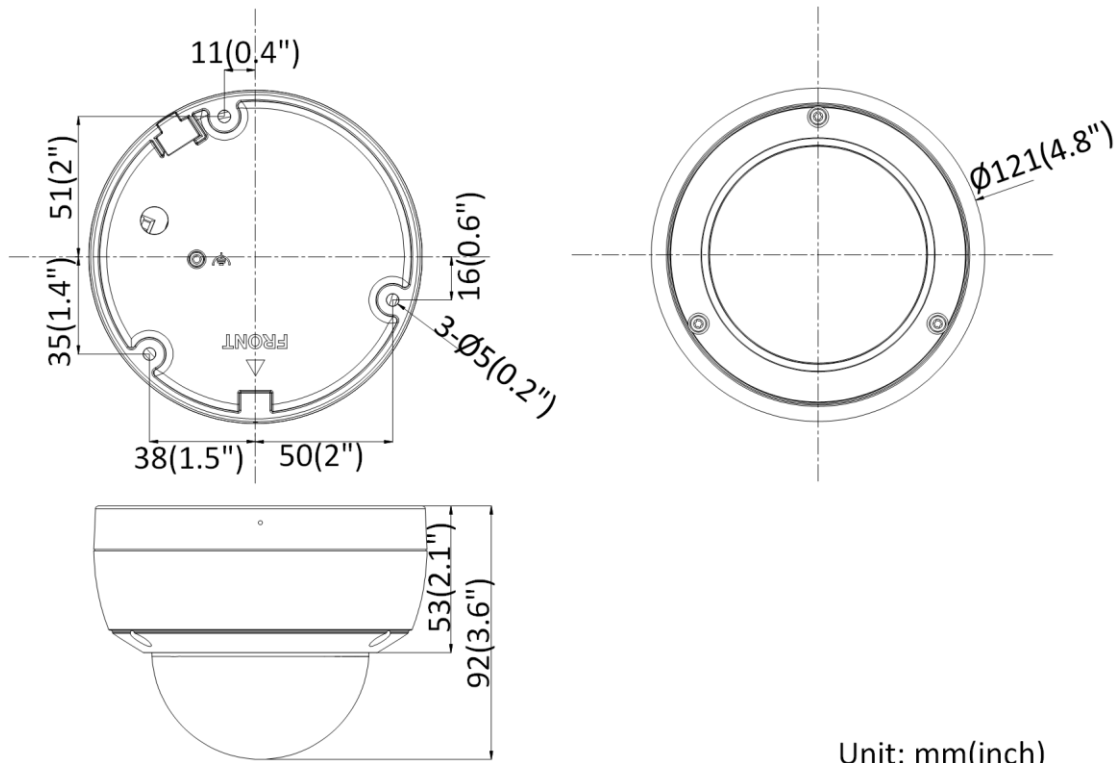

Reset	Reset via reset button on camera body, web browser and client software
Startup and Operating Conditions	-30 °C to 60 °C (-22 °F to 140 °F), humidity 95% or less (non-condensing)
Storage Conditions	-30 °C to 60 °C (-22 °F to 140 °F), humidity 95% or less (non-condensing)
Power Supply	12 VDC ± 25%, Φ 5.5 mm coaxial power plug; PoE (802.3af, class 3)
Power Consumption and Current	12 VDC, 0.6 A, max. 7 W; PoE: (802.3af, 36 V to 57 V), 0.3 A to 0.2 A, max. 8.5 W
Material	Camera body: metal, bubble: plastic
Dimensions	Camera: Φ121 × 92 mm (Φ4.8" × 3.6") With package: 134 × 134 × 108 mm (5.3" × 5.3" × 4.3")
Weight	Camera: Approx. 560 g (1.2 lb.) With package: Approx. 800 g (1.8 lb.)
Approval	
EMC	47 CFR Part 15, Subpart B; EN 55032: 2015, EN 61000-3-2: 2014, EN 61000-3-3: 2013, EN 50130-4: 2011 +A1: 2014; AS/NZS CISPR 32: 2015; ICES-003: Issue 6, 2016; KN 32: 2015, KN 35: 2015
Safety	UL 60950-1, IEC 60950-1:2005 + Am 1:2009 + Am 2:2013, EN 60950-1:2005 + Am 1:2009 + Am 2:2013, IS 13252(Part 1):2010+A1:2013+A2:2015, IEC/EN 60950-1
Chemistry	2011/65/EU, 2012/19/EU, Regulation (EC) No 1907/2006
Protection	Ingress protection: IK10 (IEC 62262:2002), IP66 (IEC 60529-2013)

* Listed resolutions are only selectable options. It does not mean that all streams can work at their maximum resolution at the same time.

Available Model

DS-2CD2183G0-IU (2.8/4/6/8 mm)

Dimensions

Unit: mm(inch)