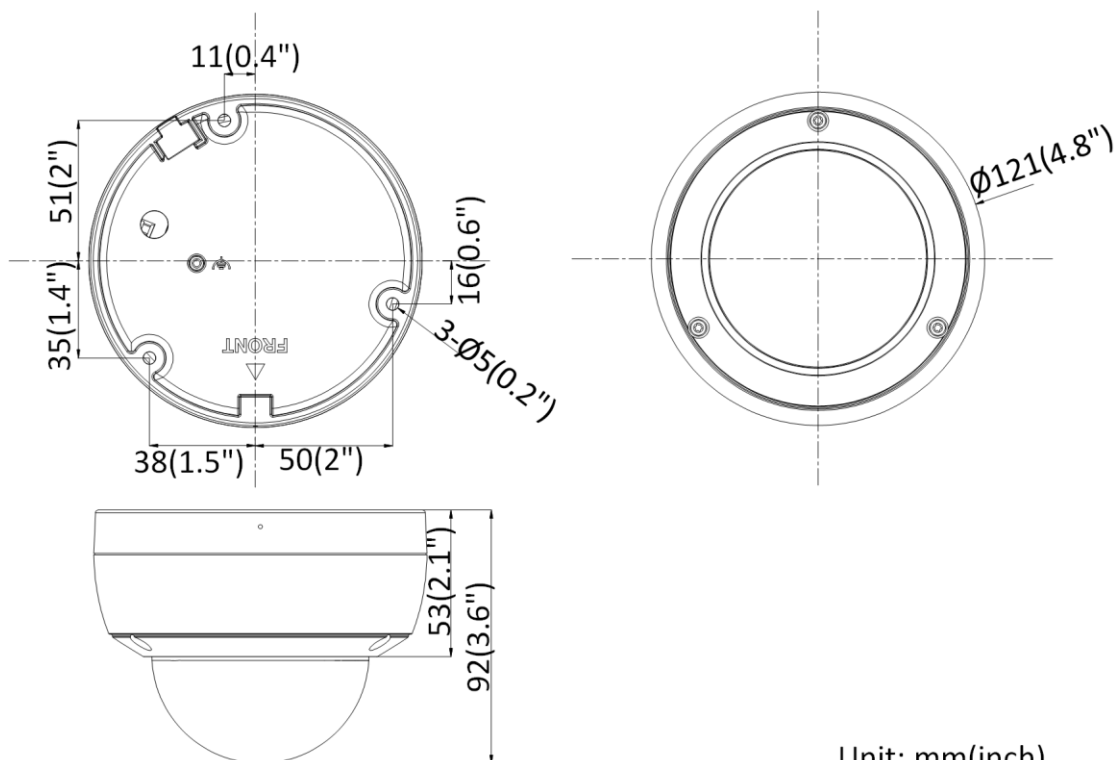

Storage Conditions	-30 °C to 60 °C (-22 °F to 140 °F), humidity 95% or less (non-condensing)
Power Supply	12 VDC ± 25%, Φ 5.5 mm coaxial power plug; PoE (802.3af, class 3)
Power Consumption and Current	12 VDC, 0.5 A, max. 6 W; PoE: (802.3af, 36 V to 57 V), 0.2 A to 0.1 A, max. 7.5 W
Material	Camera body: metal, bubble: plastic
Dimensions	Camera: Φ121 × 92 mm (Φ4.8" × 3.6") With package: 134 × 134 × 108 mm (5.3" × 5.3" × 4.3")
Weight	Camera: Approx. 570 g (1.3 lb.) With package: Approx. 950 g (2.1 lb.)
Approval	
EMC	47 CFR Part 15, Subpart B; EN 55032: 2015, EN 61000-3-2: 2014, EN 61000-3-3: 2013, EN 50130-4: 2011 +A1: 2014; AS/NZS CISPR 32: 2015; ICES-003: Issue 6, 2016; KN 32: 2015, KN 35: 2015
Safety	UL 60950-1, IEC 60950-1:2005 + Am 1:2009 + Am 2:2013, EN 60950-1:2005 + Am 1:2009 + Am 2:2013, IS 13252(Part 1):2010+A1:2013+A2:2015, IEC/EN 60950-1
Chemistry	2011/65/EU, 2012/19/EU, Regulation (EC) No 1907/2006
Protection	Ingress protection: IK10 (IEC 62262:2002), IP66 (IEC 60529-2013)

* Listed resolutions are only selectable options. It does not mean that all streams can work at their maximum resolution at the same time.

Available Model

DS-2CD2143G0-IU (2.8/4/6/8 mm)

Dimensions

Unit: mm(inch)