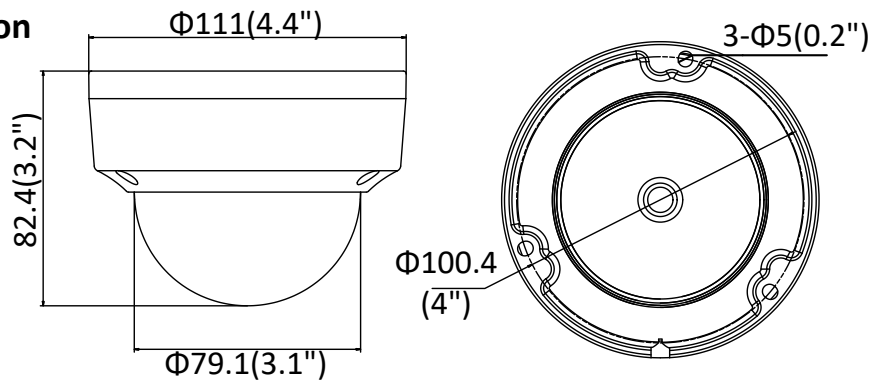

Dimension

Unit: mm